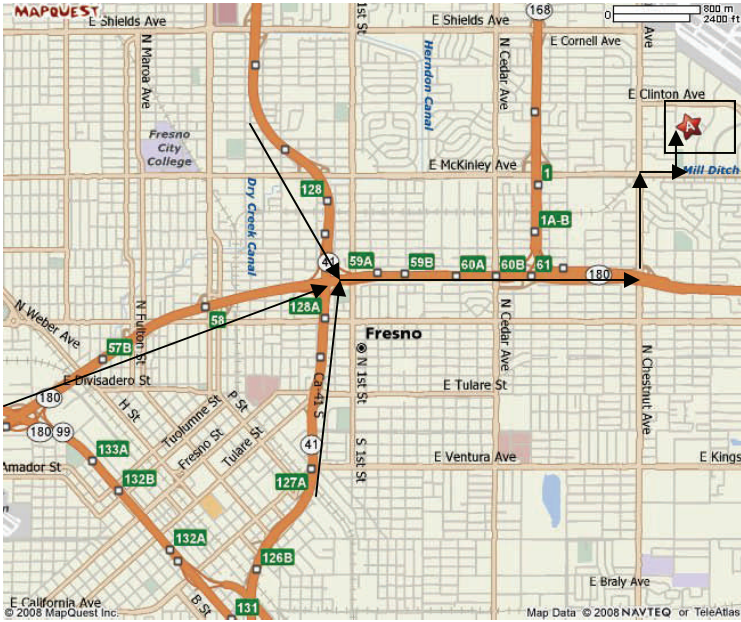

Administrative Committee for Pistachios
 4938 East Yale Avenue, Suite 102
 Fresno, CA 93727
 Phone: 559-255-6480
Map and Directions

Traveling north or south to Fresno on 41, take the 180 exit and go east. Traveling from the north on 99 to Fresno, take the 180 exit and go east. Traveling from the south on 99 to Fresno, take the 41 exit and go north, and then take the 180 exit and go east. Take 180 east to the Chestnut Ave. exit. Go north (left) on Chestnut to McKinley (less than a mile). Take a right on McKinley (east). Go past the Taco Bell (on left) and take the second left-hand turn at Winery (about .3 miles—you will see a Kentucky Fry on the NE corner at Winery and McKinley). On Winery you will drive by the “Discovery Center” and Alert O Lite” before you come to the driveway into University Monterey Village (on the right) just before you get to Yale. See the Site Plan for our location. If you miss the driveway, take a right on Yale and then another right into the other driveway (see Site Plan).

Yale Avenue runs East-West between Winery and Fine